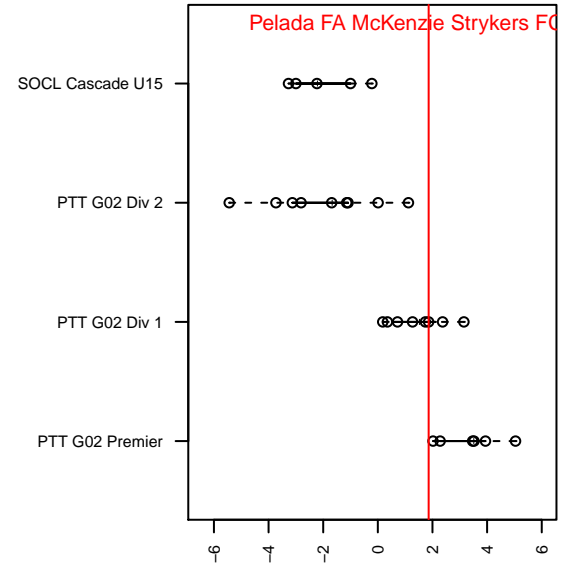

Pelada FA McKenzie Strykers FC G02

, OR
 G02 total strength=1384
 attack=9.58 defense=5.98
 fall league = PTT G02 Div 1
 spr league = Win OYS G02 Div 1 Red

alt names used:
 PELEDA FOOTBALL MCKENZIE STRYKERS
 PFA 02G Mckenzie Strykers
 PFA 02G Mckenzie Strykers

Venues played:
 2016 Bend Premier Cup Mallory Weber (Silver)
 2016 PTT G02 Division 1
 2016 Win OYS G02 Division 1 Red

Pelada FA McKenzie Strykers FC G02
 Dots are actual minus expected GF (blue circles) and GA (red triangles).
 Blue line is smoothed change in attack strength. Red is smoothed change in defense strength.

**attack and defense variance (black dot)
relative to other teams
and top 10 in region**

**attack and defense rating
relative to others at age
and all opponents in last 13 months**

Performance relative to 13 month average